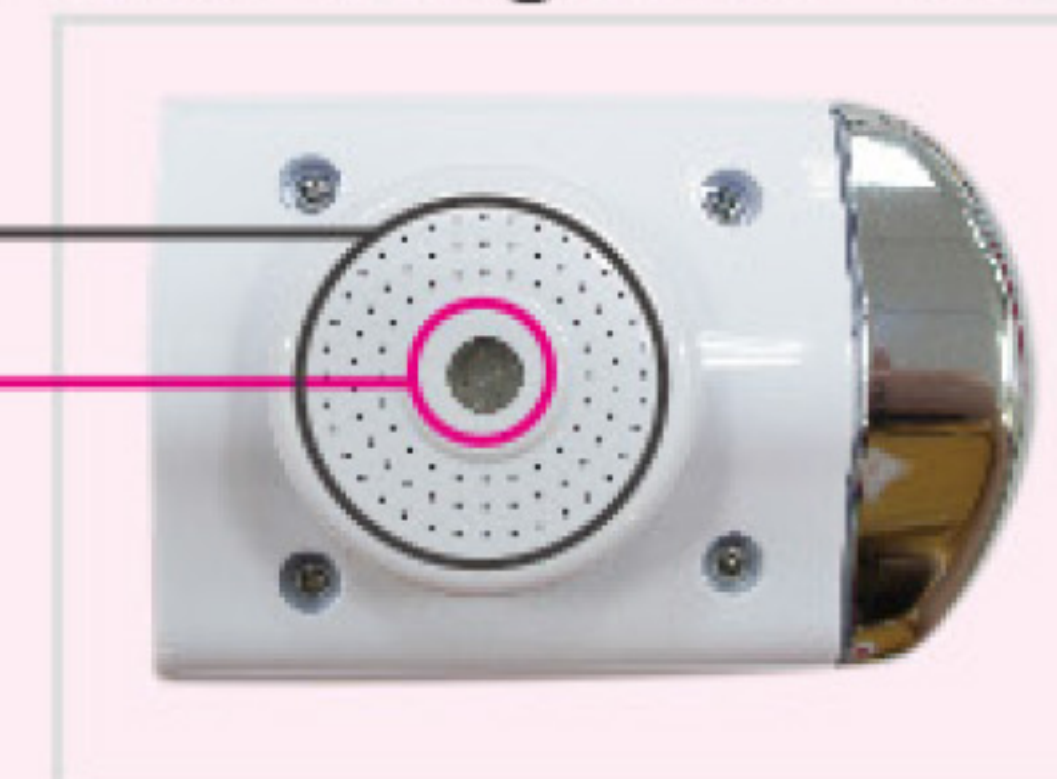

Purified water, sweet taste A cup of healthy water

Carbon Fiber Filter

Eco-friendly and
No Wastewater

Three-step Easy
Installation

For Kitchen
and Bathroom

J6001 J6001 Joypure ACF Tap Water Purifier (Tap water / Clean water / Water Conservation)

The Product number : J6001

Product Size : 148 x 60 x 110mm

Filtration Accuracy : 1~5micron

Filtration Speed : 1.0~3L/min

Filter Life-span : 1,200L

Handle: Tap water / Clean water / Water Conservation

Suitable Water Pressure : 1.5~3kg/cm²

Suitable Water Temperature : 5~38°C

Applicable Tap :

The outlet diameter is 15-24mm and length of the faucet is ≥ 15 mm

Water Conservation
Tap water

J6002 J6002 Joypure ACF Tap Water Purifier (Tap water / Clean water)

The Product number : J6002

Product Size : 148 x 60 x 110mm

Filtration Accuracy : 1~5Micron

Filtration Speed : 1.0~3L/min

Capacity : 1,200L

Handle: Tap water / Clean water

Suitable Water Pressure : 1.5~3kg/cm²

Suitable Water Temperature : 5~38°C

Applicable Tap :

The outlet diameter 15-24mm and length of the faucet ≥ 15 mm