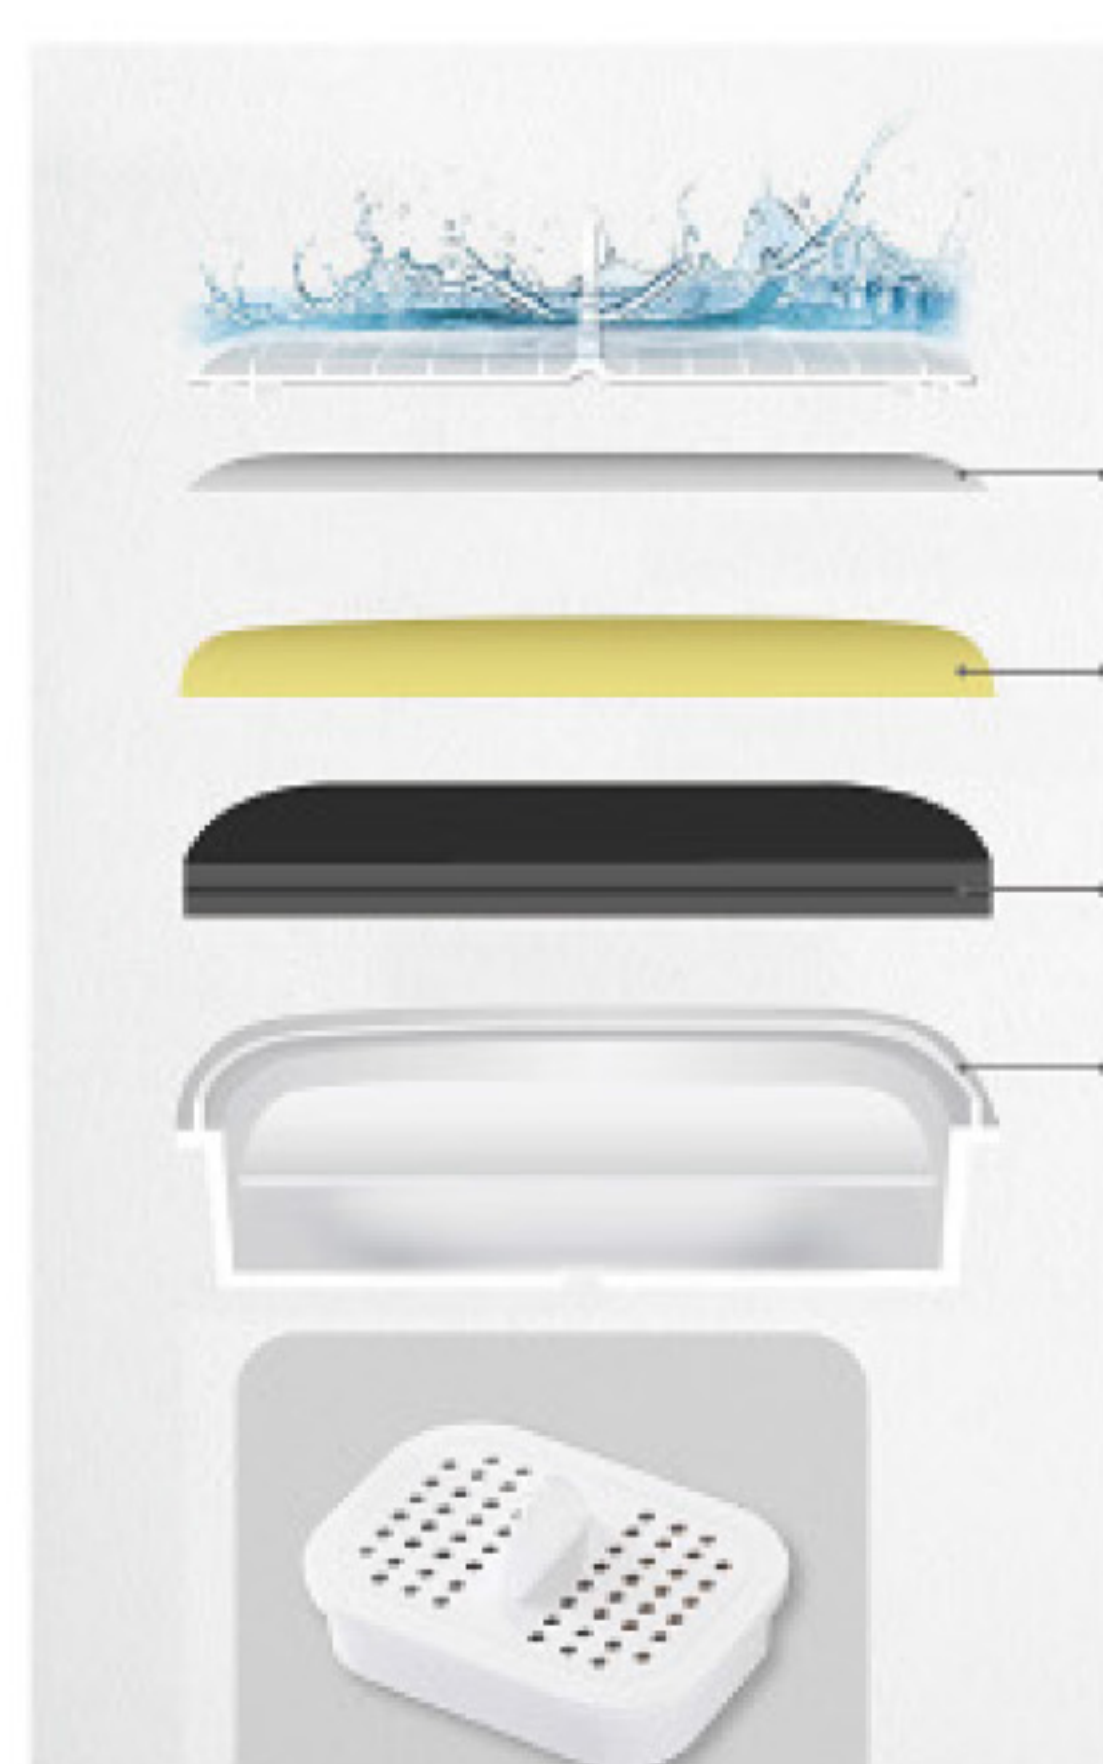

Suitable Water Temperature : 5~38°C

Applicable Tap :

The outlet diameter 15-24mm and length of the faucet ≥ 15 mm

CF-7210

Japan ACF water filter pitcher of large capacity

- ▶ Japan ACF advanced filter
- ▶ Sweden Ion exchange resin
- ▶ 97% effectively reduces residual chlorine, good taste water
- ▶ 6 times faster flow rate
- ▶ Filter has 3 times smaller than usual size
- ▶ Filter life-span reach to 400 gallon
- ▶ Material with NSF certification, 100% BPA-free
- ▶ Anti-microbial and deodorant

Japan ACF (Activated Carbon Fiber)

ACF has been proven that its adsorption is 10-12 times better than other carbon filters.

This means that more contaminants will be eliminated from your water to protect you and your family's health.

Anti-bacteria

reduces scale

removes heavy metals

removes impurities

The difference between superior functions of ACF (Activated Carbon Fiber) and general activated carbon on the market.

- 8 times longevity, better than others in the market.
- Water filtration of the product is greater than general products on the market more than 2 times, no need to wait for good water!
- The replacement is simple! Disposable filter can be avoiding the danger of releasing pollutants when the filter is no longer useful.
- Longer product lifespan; A better product which saves your cost!

Model No. : CF-7210

Product Name: Japan ACF Water Filter Pitcher

Dimension: 105 X 200 X 275mm

Product includes: Pitcher X 1, Filter X 1

Capacity: 1.8L

Inlet water: Tap water

Filter life-span: 453L

Color: