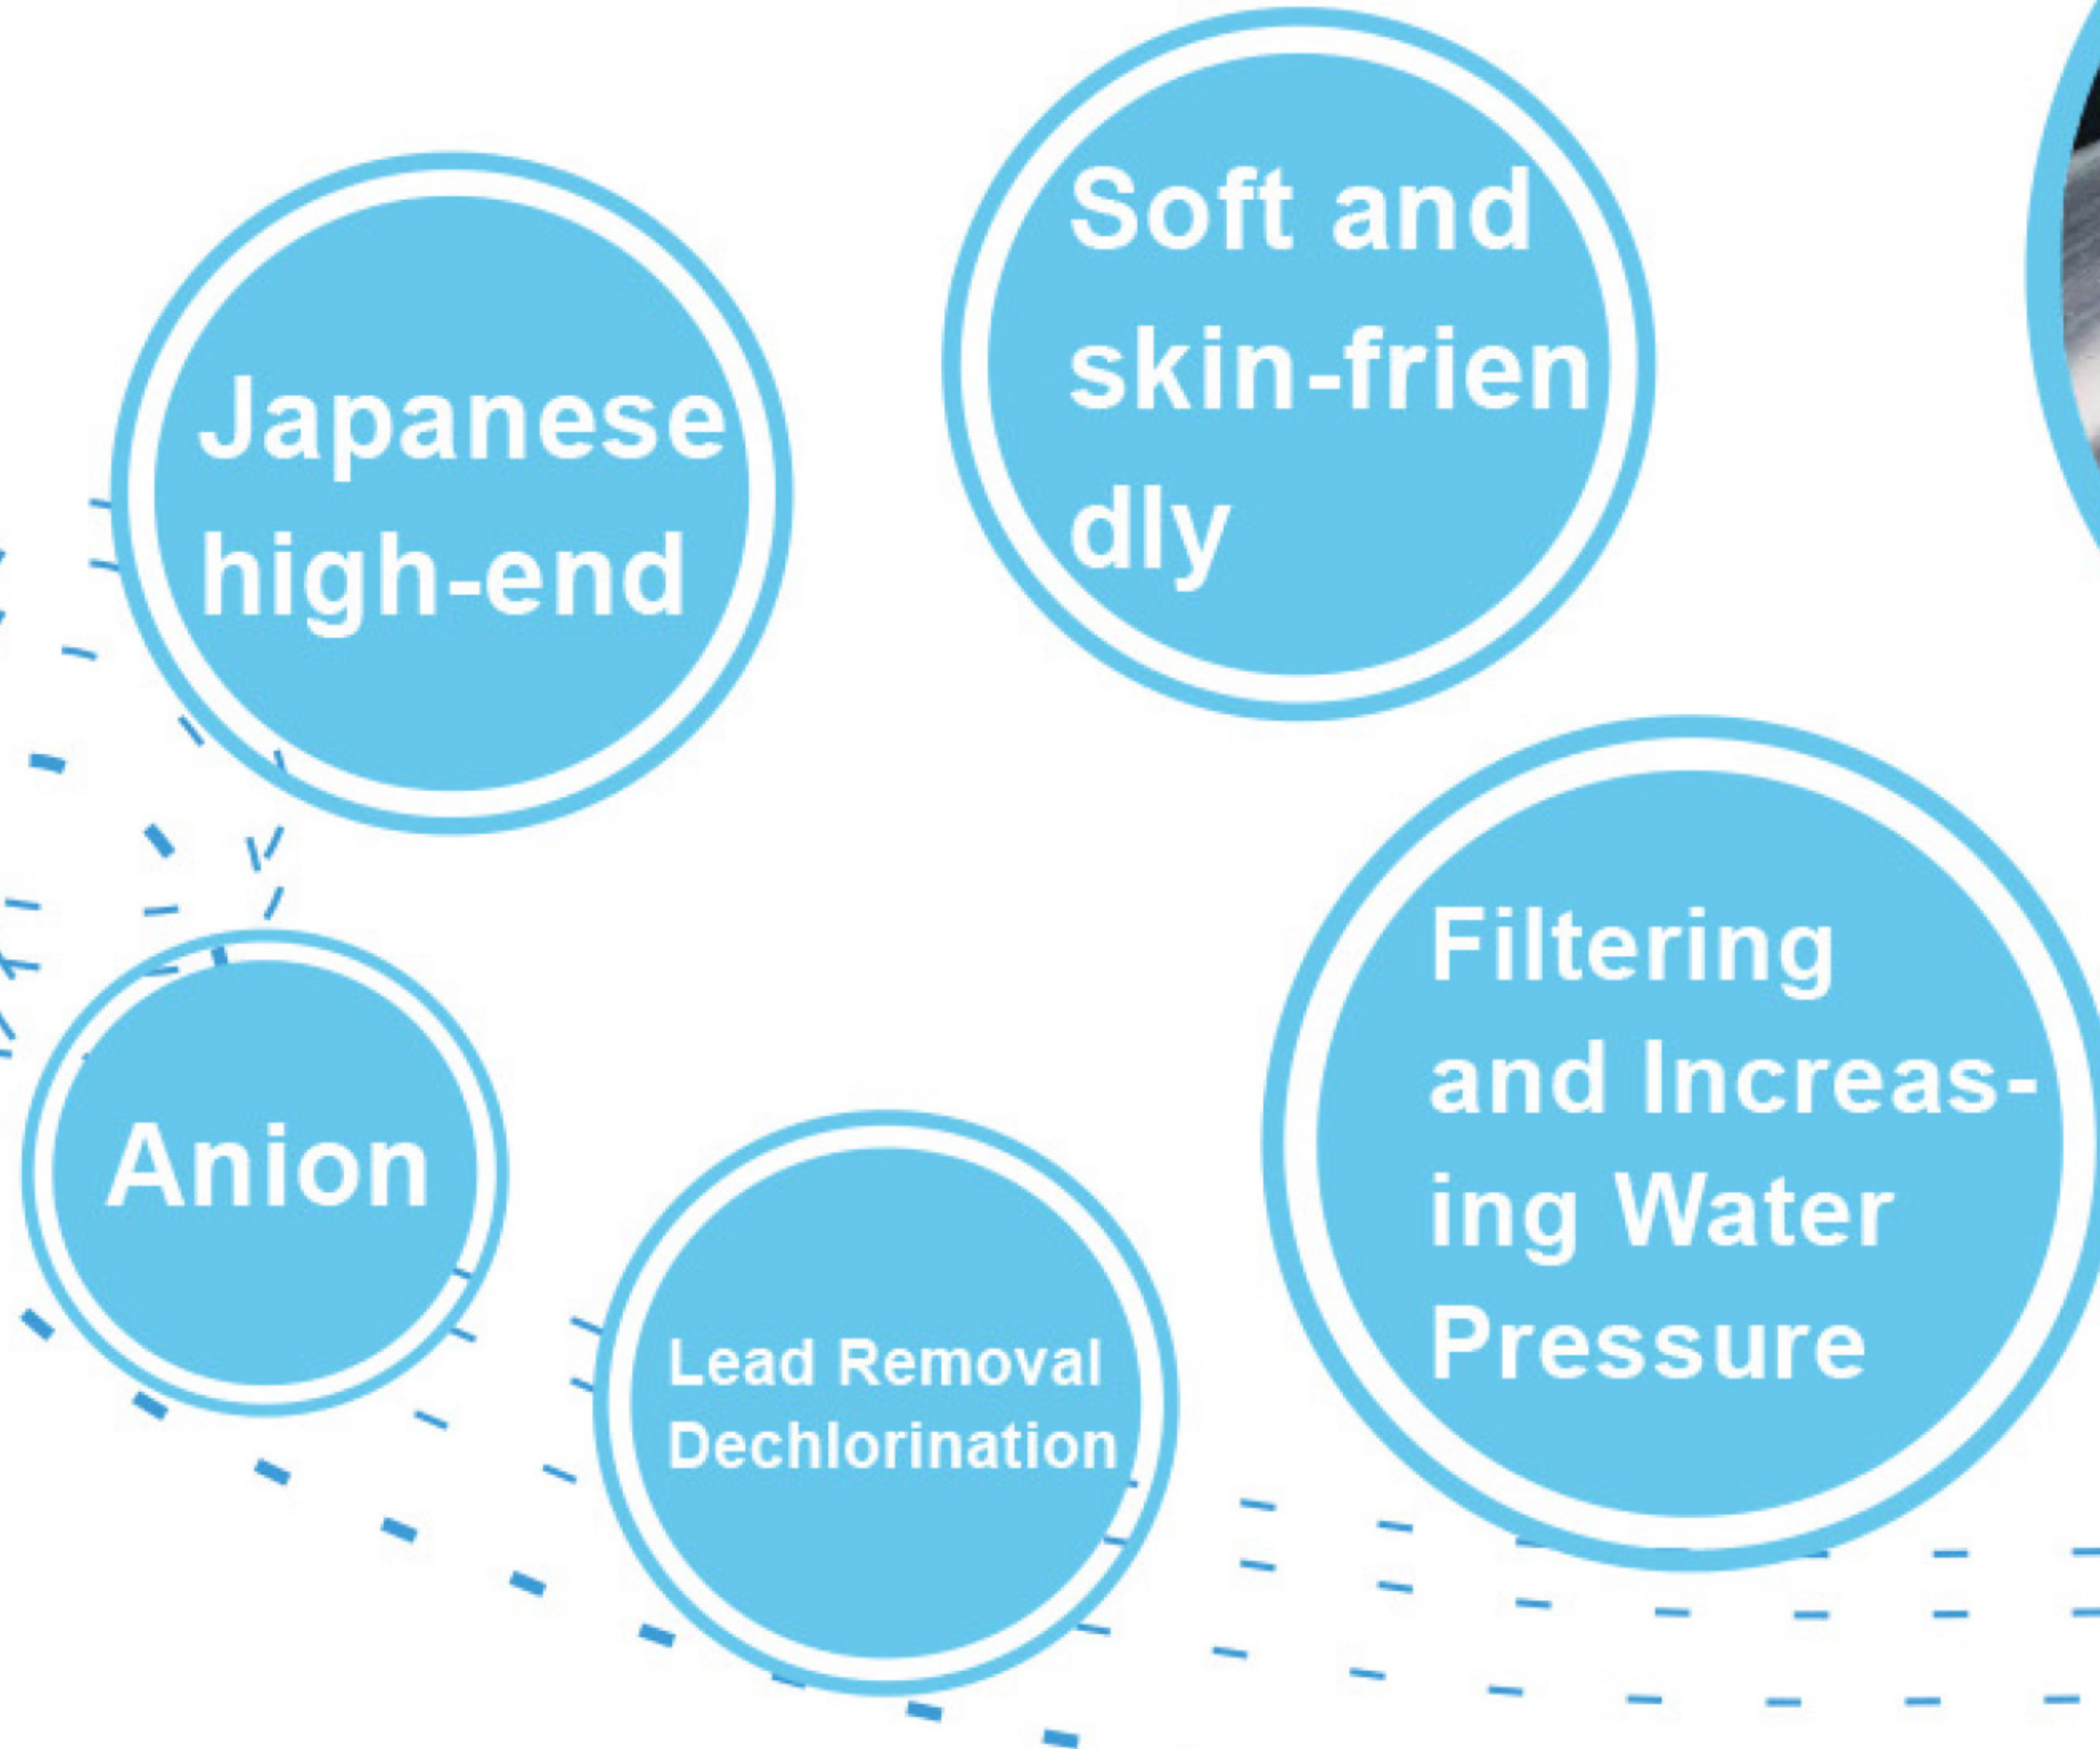

Joypure Shining Ion Shower

Triwin Watertec
Joypure®

It has a **70%** market share in Japan

◀ Slip-resistant Design

Partial anti-slip and roughening, non-slip design makes it better

◀ The Standard Interface

The thread groove is visible with its standard interface which is commonly used, making life easier

◀ The Special Shower Nozzle

Patented water pressure control, the water output speed is 4 times that of ordinary showers, and water saving is 30%.
Smooth water which can produce negative ions

The difference between superior functions of ACF (activated carbon fiber) and general activated carbon on the market

- The filtration area of the product is 10 times larger than the general products on the market, and improve water treatment efficiency!
- Water filtration of the product is greater than general products on the market more than 6 times, no need to wait for good water!
- The replacement is simple! Discard the filter to avoid the danger of releasing pollutants when the filter is no longer useful.
- Longer product lifespan; A better product which saves your money!