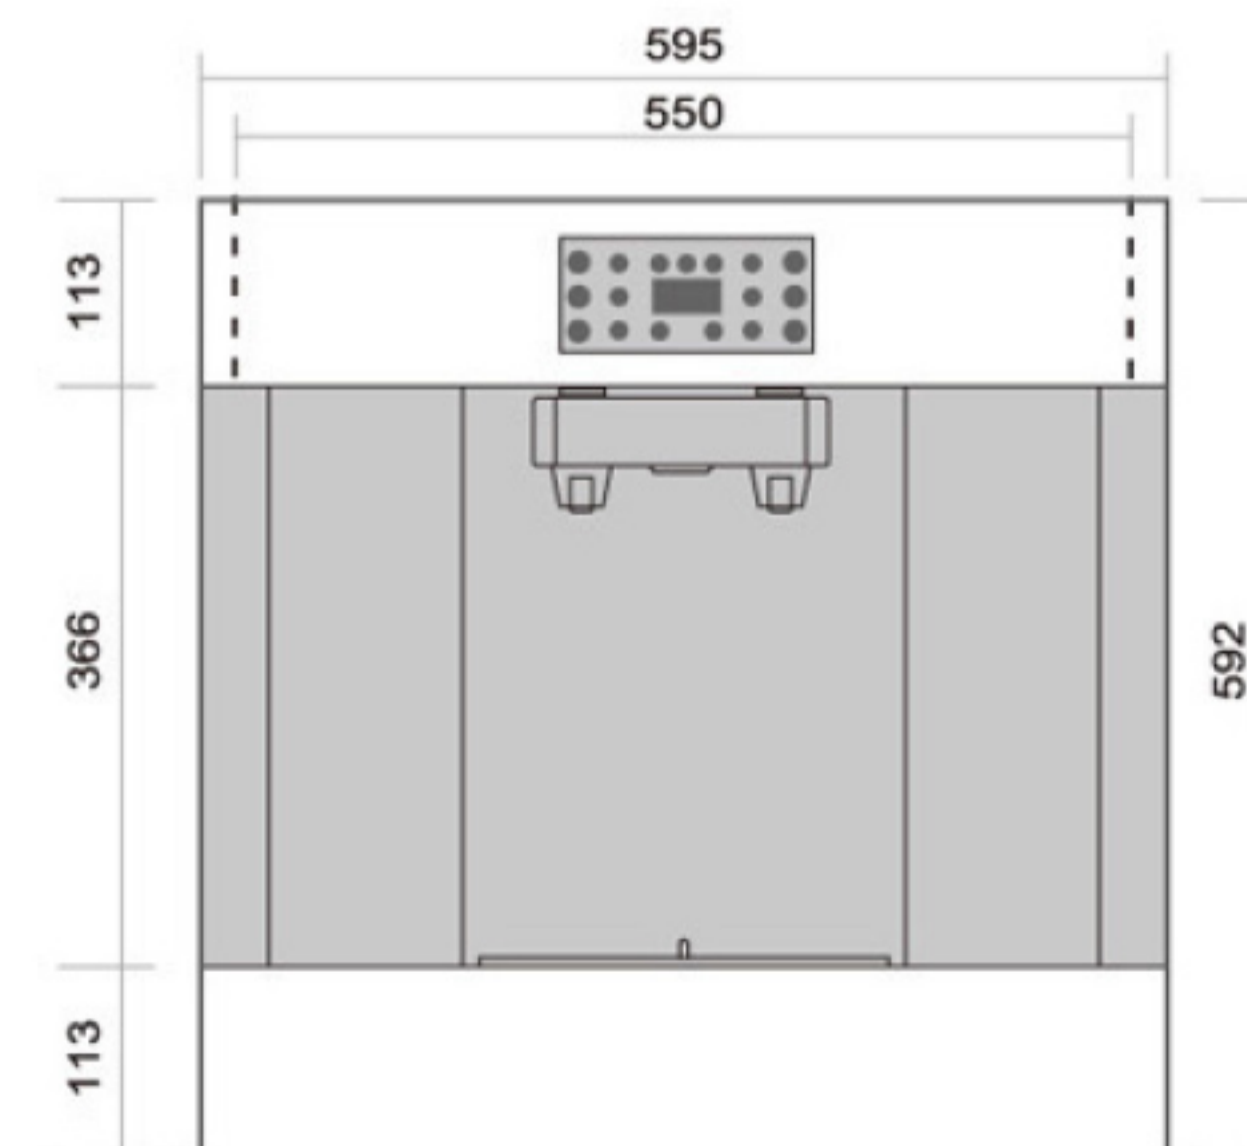

Temperature	chilled / Ambient / Hot Water
Case Material	Front cover: S.S.#304
Hot Water Watt	750watt
Chilled Water Watt	100watt
Hot Water Tank Capacity	8L
Chilled Water Tank Capacity	3.5L
Ambient Water Tank Capacity	15L
Dimension	D 420mm x W 480mm x H 1350mm
RO System	built-in 5 stage RO system
Safety Design	overload circuit breaker, fuse
Advantages	<ol style="list-style-type: none"> 1. LED lighting 2. Power Saving Setting 3. Temperature Holding Setting 4. Child Safety Lock

Temperature	chilled / Ambient / Hot Water
Case Material	Front cover: S.S.#304
Hot Water Watt	750watt
Chilled Water Watt	100watt
Hot Water Tank Capacity	5L
Chilled Water Tank Capacity	2.5L
Ambient Water Tank Capacity	10L
Dimension	D 480mm x W 595mm x H 592mm
RO System	Without 5 stage RO or filter system
Safety Design	overload circuit breaker, fuse
Advantages	<ol style="list-style-type: none"> 1. LED lighting 2. Power Saving Setting 3. Temperature Holding Setting 4. Child Safety Lock