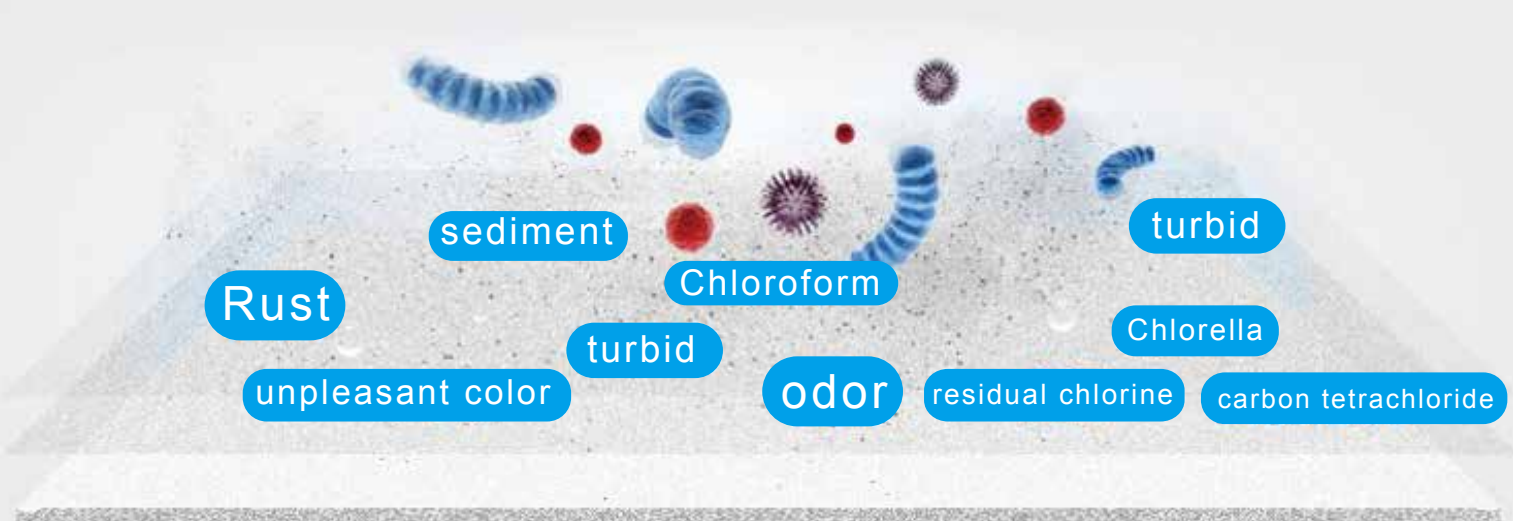

Washing for vegetable

4 stage filtration, cleaner and safer

Flow speed, save time

Flow rate 1.3L/per minute

“Straight out from the tap. Drink directly”

The difference between superior functions of ACF (Activated Carbon Fiber) and general activated carbon on the market.

Material with high quality

Portable Water Filter CF-7000

100% BPA-free

clear as crystal

stronger

Hydrolysis
resistance

High quality filter for getting pure water 4 stage filtration

The filter as the key to good water

— ACF (Activated Carbon Fibers).

Generally, tap water with chlorine is an oxidant which will produce carcinogens or affect your health in long-term. Using ACF to ensure healthy drinking water for daily life.

Innovation technology of filtration

A technology of filtration by Japan - Activated Carbon Fiber (ACF)

We upgrade and increase the efficacy of activated carbon such as No black specks, no carbs water. New ACF, without these defect, healthier and safer.