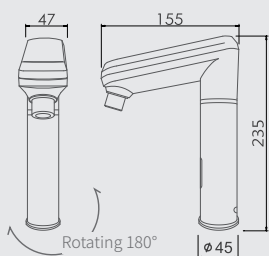

Model: TPH-1539SBW
Touch Panel Faucet or Mechanical Type
Size: **W145 x D300 x H390mm**
Service: Hot/Ambient Water
Hot Water Consumption: 750W
Capacity: Hot 3L
Install Hole: **30mm**

Safety Secure:

- Leakage circuit breaker
 - Overload protection fuse
- Voltage: 110V or 220V, **Separately power supply**

Model: H-1539W (Mechanical)
 Stainless Steel Faucet (Optional)
 Size: **W145 x D300 x H390mm**
 Service: Hot/Ambient Water
 Hot Water Consumption: 750W
 Capacity: Hot 3L

Safety Secure:
 · Leakage circuit breaker
 · Overload protection fuse
 Voltage: 110V or 220V,
Separately power supply
 Install Hole: **30mm**